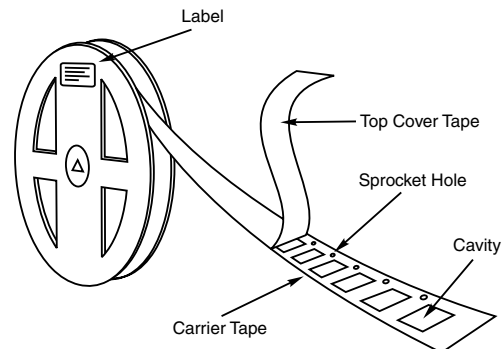

Notes

- Taped to EIA 481 standards.
- Reels come standard with Heat Seal Cover Tape.
- PSA available upon request (pressure sensitive adhesive).
- 10–100g peel back pressure for 8mm carrier tapes.
- 10–130g peel back pressure for 12–56mm carrier tapes.
- 10–150g peel back pressure for 72mm carrier tapes.
- Additional pocket types available upon request.
- Additional widths and pitches may be available, call for details.
- Plastic carrier tape is standard. Paper carrier tape is special order.

Part Number System

Reel Size and Tape Width — 7"x8mm-CTR-PA — Tape Type
Carrier Tape Reel

- Tape Type: PA = Paper, PL = Plastic